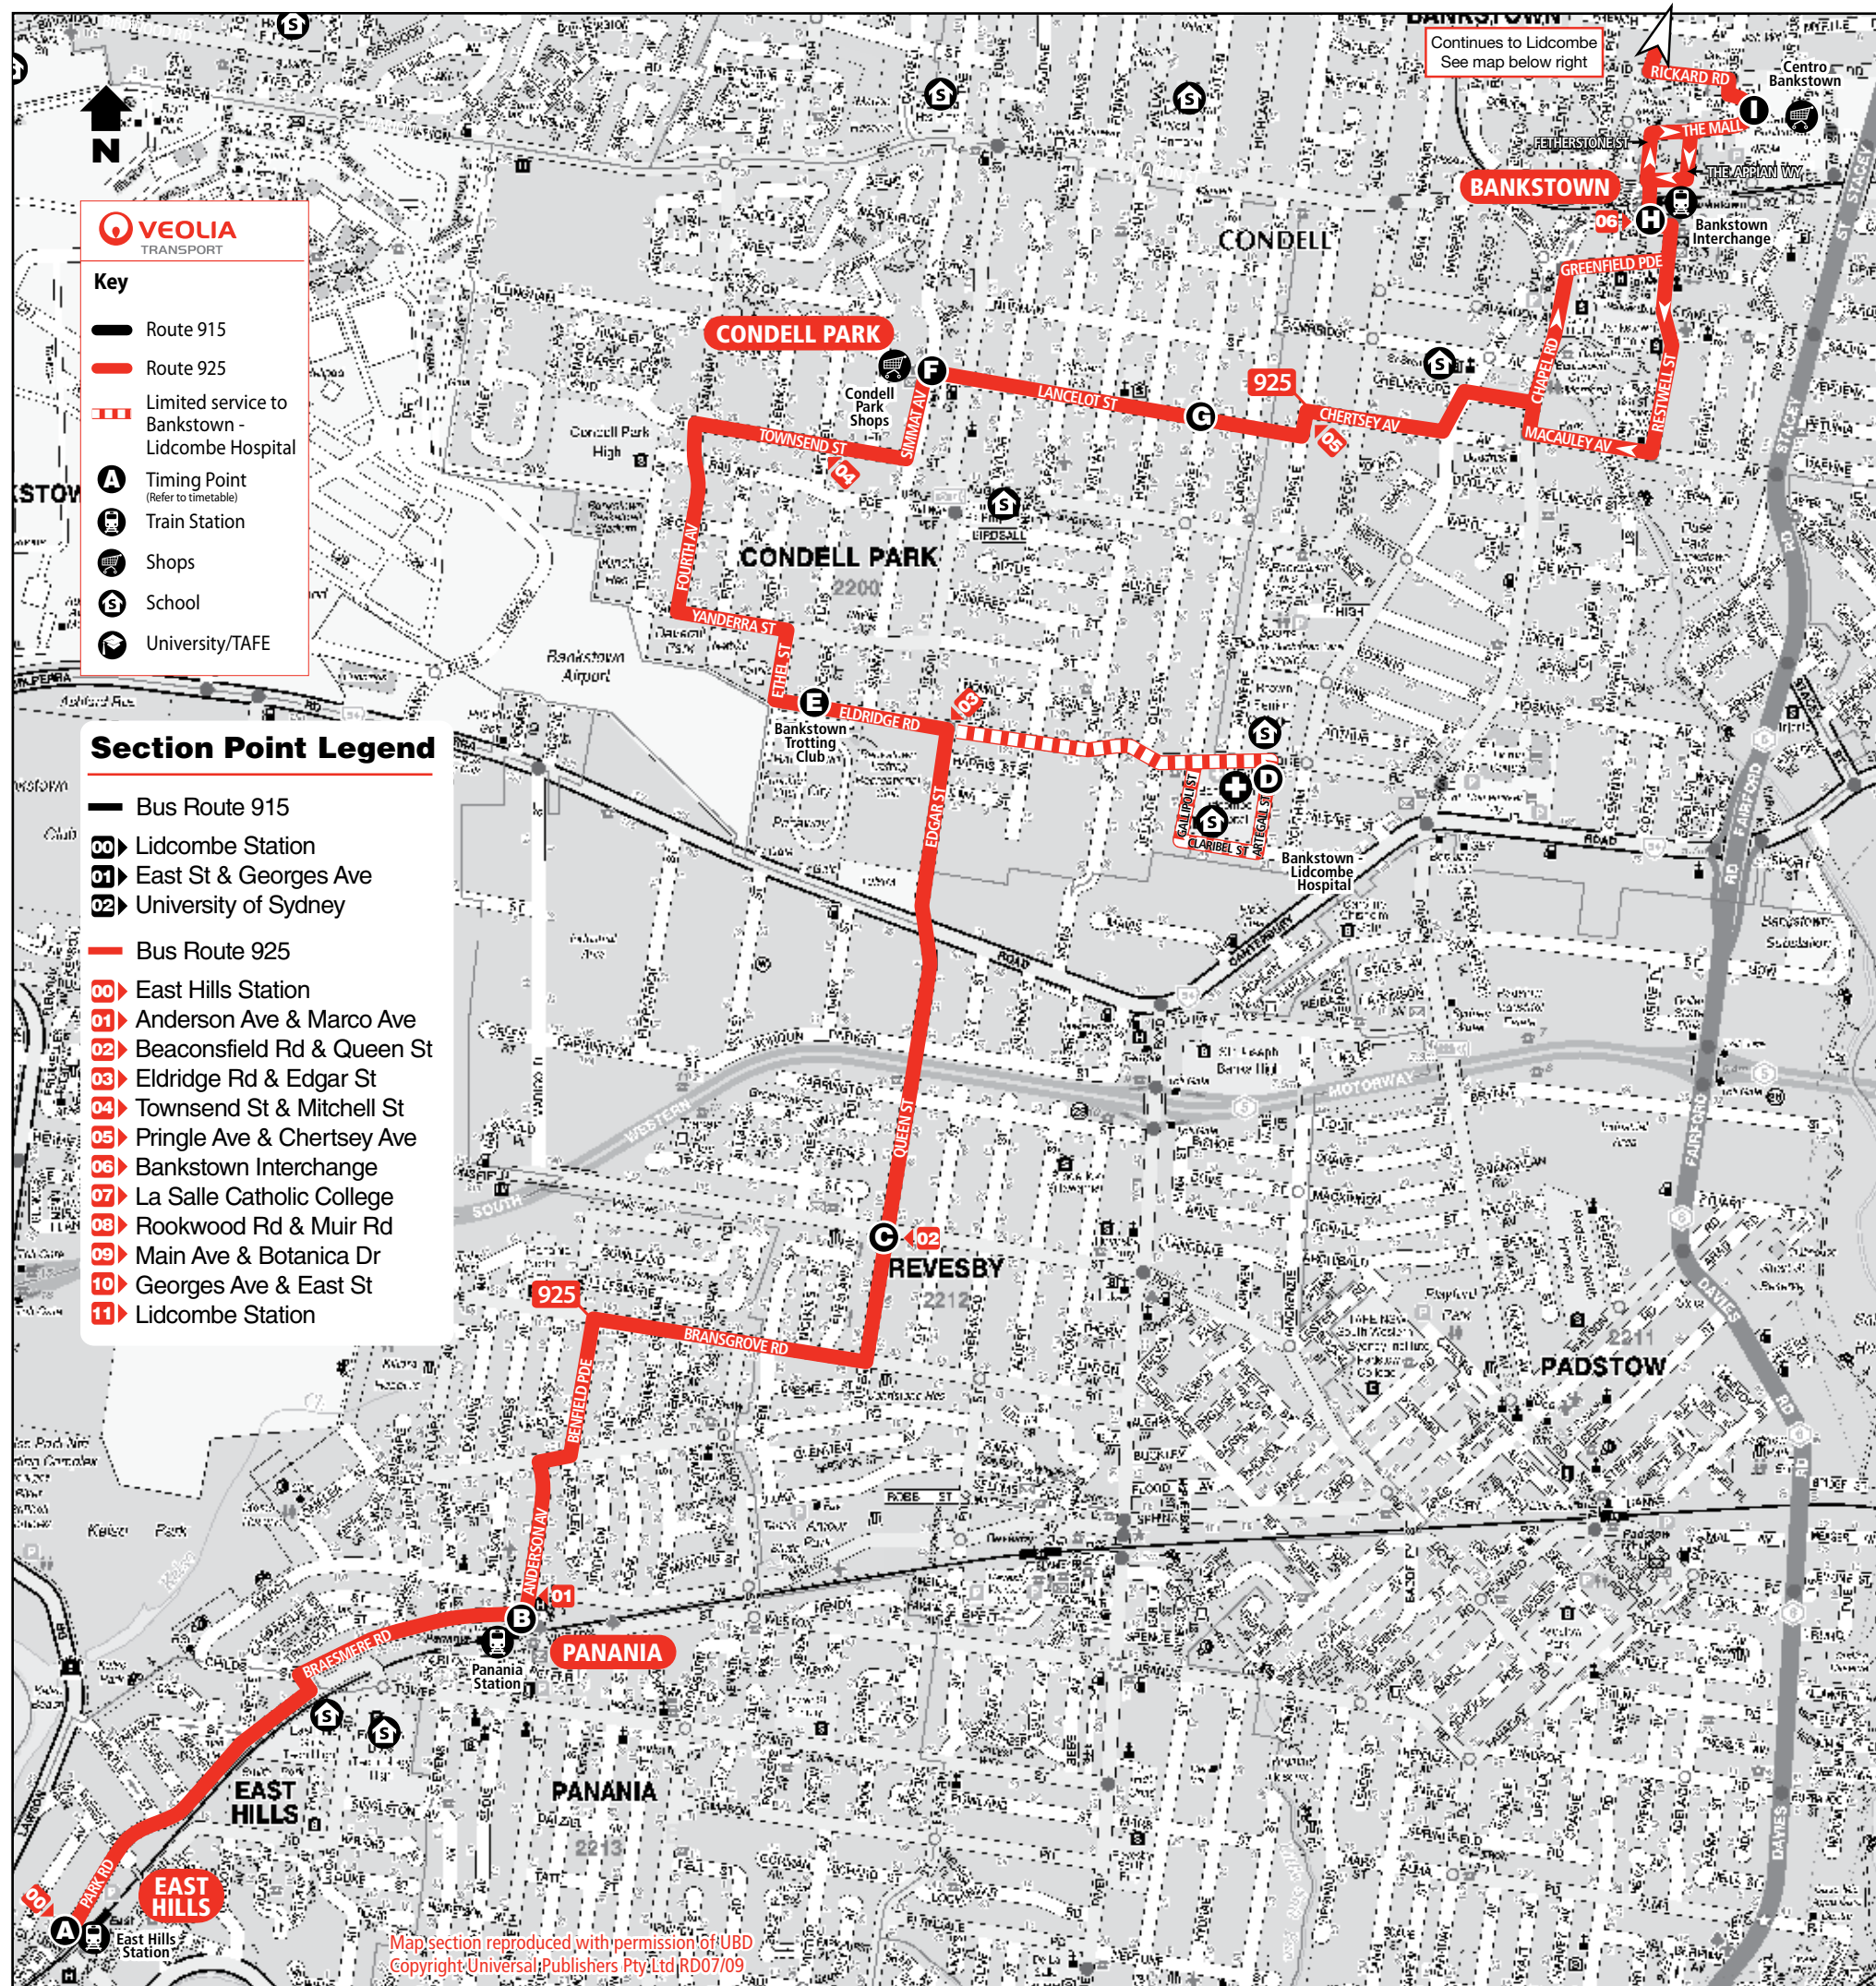

Lost Property

Please take all items with you before you leave the bus. If you find an item left on the bus, please notify the driver. Lost property enquiries for this service can be made by calling on 8700 0555. Please keep your bus ticket to help identify the bus involved.

Additional Information

Veolia Transport reserves the right to amend this timetable without prior notice. If you have not used our services for a long period of time you can check if this timetable is still current by referring to our web site or phoning us on 8700 0555. Veolia Transport endeavours to ensure services depart at the specified times. Timetables may change and buses may be delayed or cancelled due to circumstances beyond Veolia Transport's control. Wheelchair-accessible buses operate on selected timetabled services. While Veolia Transport will endeavour to operate an accessible bus at the time(s) nominated, due to circumstances beyond Veolia Transport's control, this service may be replaced by an ordinary bus.

A Pleasant Environment For All

In the interests of our passengers, please refrain from smoking, eating, drinking or playing loud music on our buses.

Map section reproduced with permission of UBD
Copyright Universal Publishers Pty Ltd RD07/09