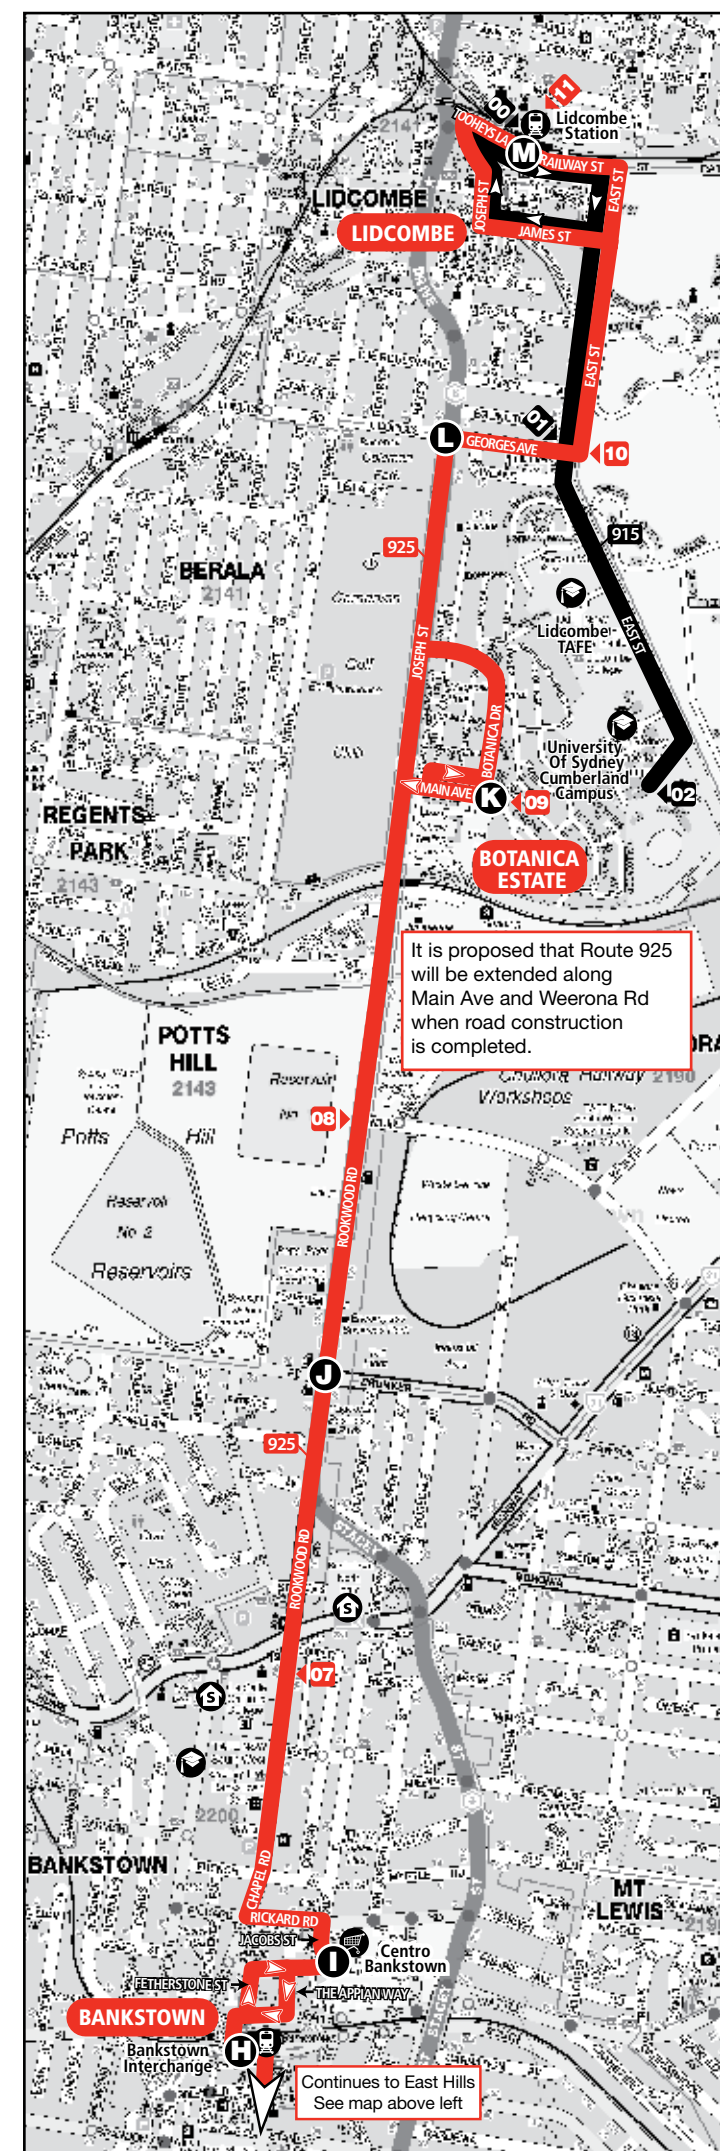

Route 915 Lidcombe Station to TAFE & University of Sydney

University semester weekdays (including exam weeks)
From 7.15am until 6.15pm, at 0, 15, 30 and 45 minutes past each hour. Additional services operate 7.30am – 9.15am and 3.00pm – 5.00pm, except during exam weeks.

University STUVAC, Winter Vacation, Summer Vacation / Summer School and other non-teaching weeks
From 7.15am until 10.00am at 0, 15, 30 and 45 minutes past each hour, then at 10.45am, 11.45am, 12.45pm and 1.45pm then from 3.00pm until 6.15pm at 0, 15, 30 and 45 minutes past each hour. No service during University Christmas / New Year shutdown.

Route 915 University of Sydney & TAFE to Lidcombe Station

University semester weekdays (including exam weeks)
From 7.22am until 6.22pm, at 7, 22, 37 and 52 minutes past each hour. Additional services operate 7.30am – 9.15am and 3.00pm – 5.00pm, except during exam weeks.

University STUVAC, Winter Vacation, Summer Vacation / Summer School and other non-teaching weeks
From 7.22am until 9.52am at 7, 22, 37 and 52 minutes past each hour, then at 10.52am, 11.52am, 12.52pm and 1.52pm, then from 2.52pm until 6.22pm at 7, 22, 37 and 52 minutes past each hour. No service during University Christmas / New Year shutdown.

Bus Route Numbers

915 Lidcombe to TAFE & University of Sydney
Services operate weekdays only.

925 Lidcombe to East Hills via Botanica Estate, Bankstown, Condell Park & Panania.
Services operate between Lidcombe and East Hills on Monday to Saturday, and between Lidcombe and Bankstown-Lidcombe Hospital on Sunday.

Further Information

Transport Info The Transport Infoline provides up-to-the-minute transport information about bus, train and ferry services operating right across Sydney.

This service is operated by

VEOLIA TRANSPORT
PO BOX 209 Georges Hall NSW 2198
127 Link Rd
Bankstown Airport NSW 2200
Ph: 02 8700 0555
www.veoliatransportnsw.com.au